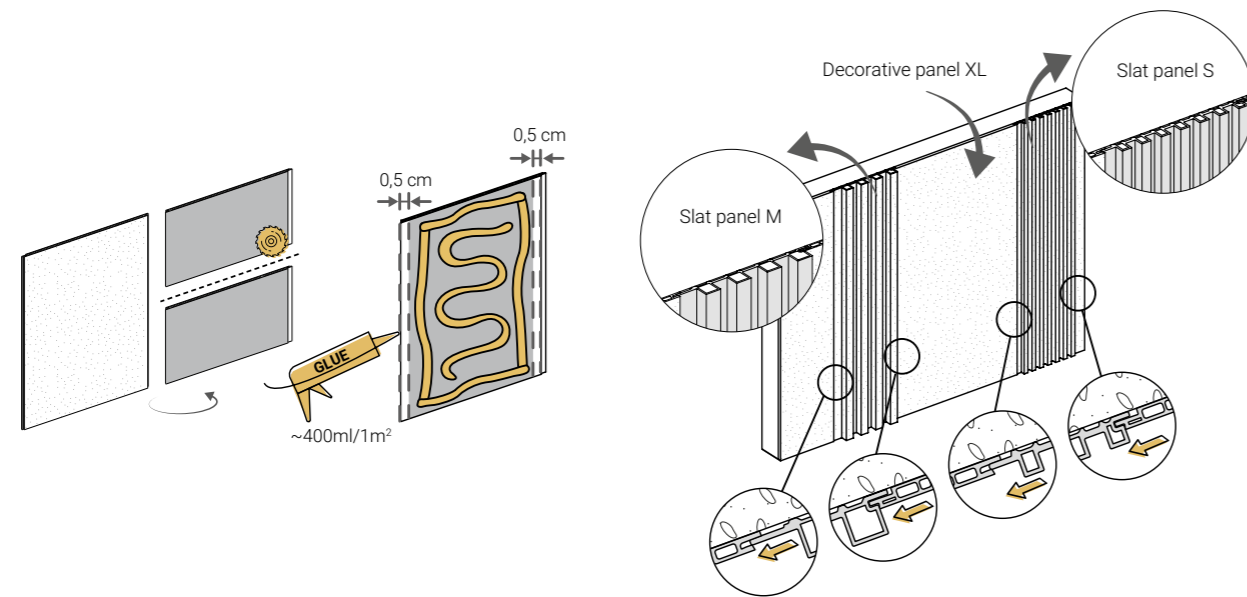

Rose Copper

Harmony Wood

Mesh Touch

Brushed Steel

Linen Fabric

Easy installation

The installation of panels is quick and very simple. All you need to do is apply glue and press the panels directly onto the wall – no specialized tools or professional help are required. This makes the installation accessible to anyone and allows for an easy interior refresh without unnecessary effort. The panels are lightweight and easy to work with.

Decorative panel XL

Scan the QR code to view the installation instructions.

Easy installation

Slat panel S & M

vilo

vilohome.com

index: 9038946

909038946#23900#