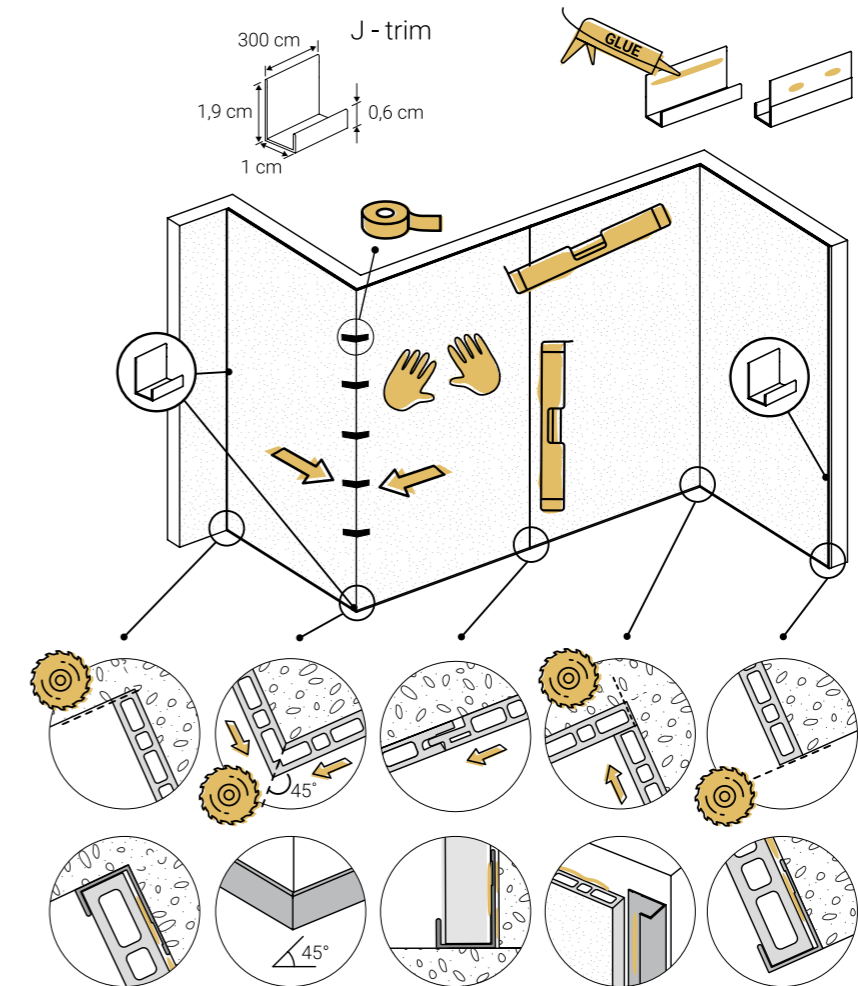

Rose Copper

Harmony Wood

Mesh Touch

Brushed Steel

Linen Fabric

Easy installation

The installation of panels is quick and very simple. All you need to do is apply glue and press the panels directly onto the wall – no specialized tools or professional help are required. This makes the installation accessible to anyone and allows for an easy interior refresh without unnecessary effort. The panels are lightweight and easy to work with.

Decorative panel XL

Scan the QR code to view the installation instructions.

Easy installation

Slat panel S & M

vilo

vilohome.com

index: 9038946

909038946#23900#