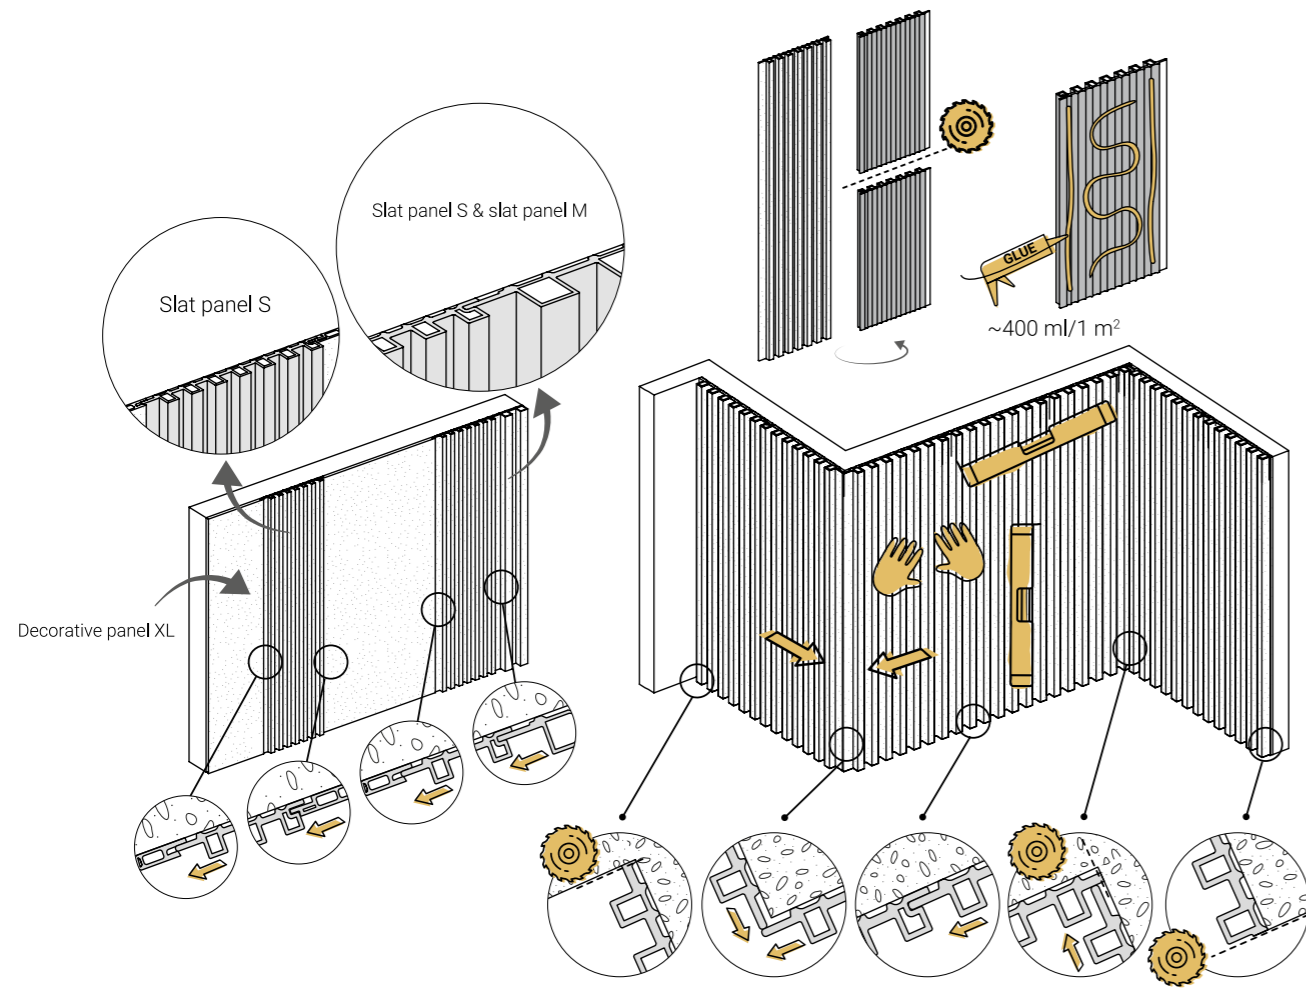

Rose Copper

Harmony Wood

Mesh Touch

Brushed Steel

Linen Fabric

Easy installation

The installation of panels is quick and very simple. All you need to do is apply glue and press the panels directly onto the wall – no specialized tools or professional help are required. This makes the installation accessible to anyone and allows for an easy interior refresh without unnecessary effort. The panels are lightweight and easy to work with.

Decorative panel XL

Scan the QR code to view the installation instructions.

Easy installation

Slat panel S & M

vilo

vilohome.com

index: 9038946

909038946#23900#