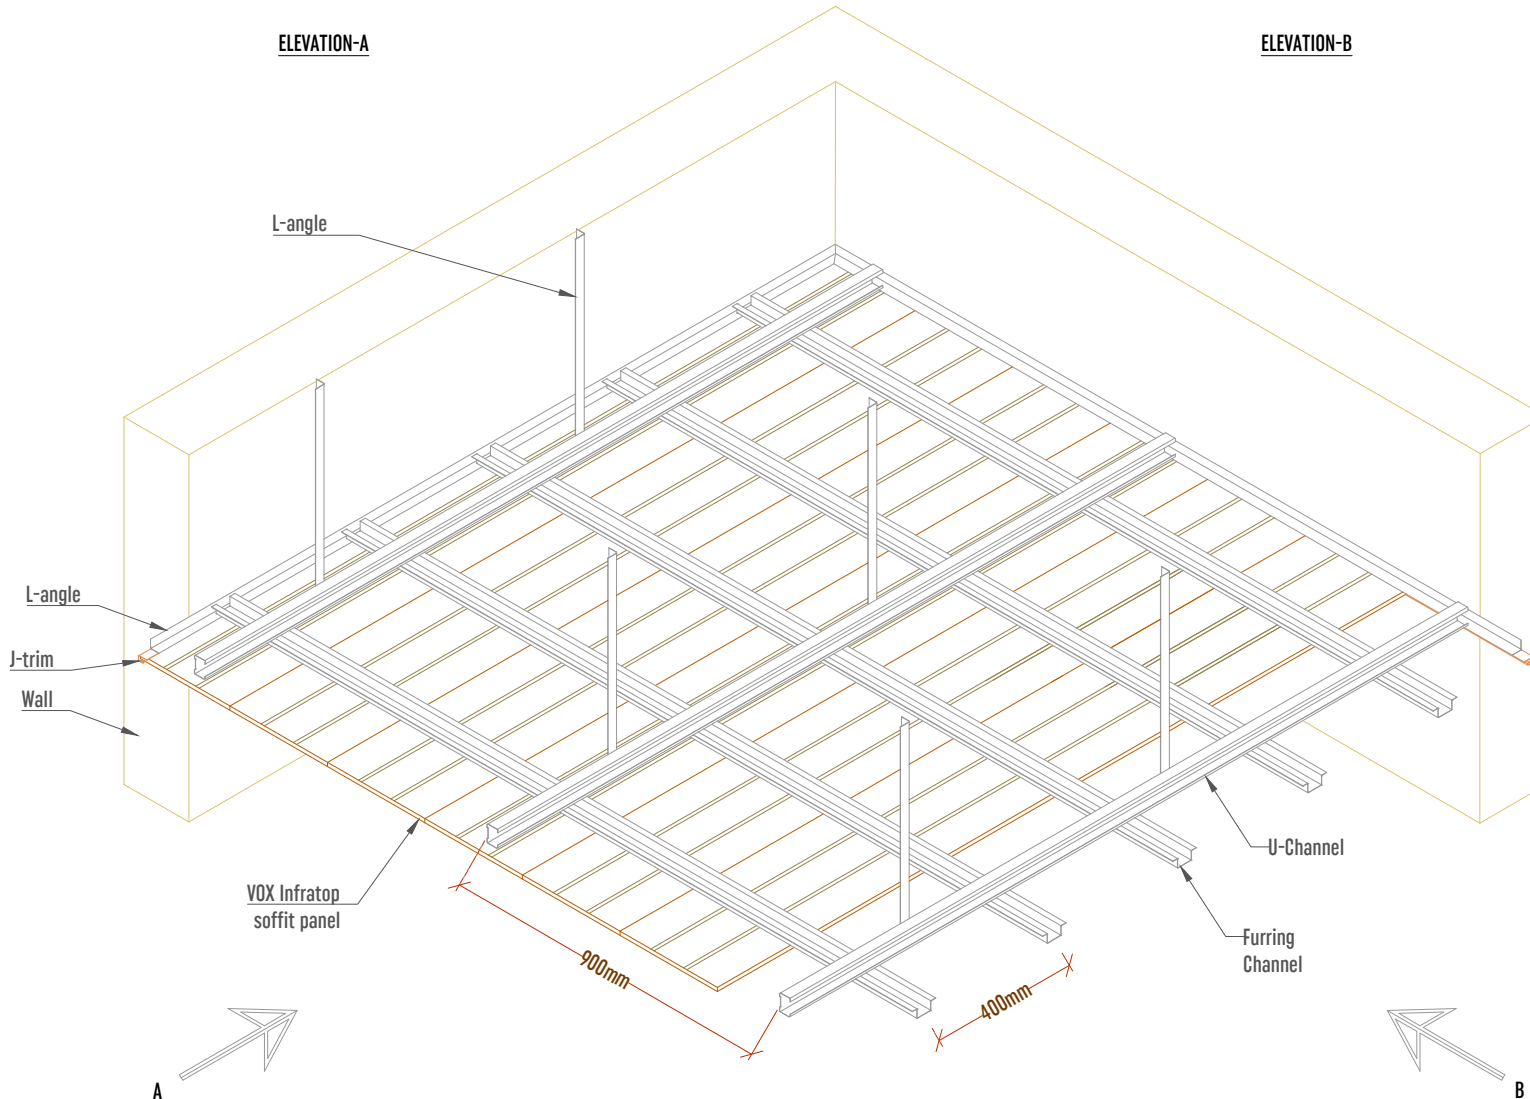

ELEVATION-A

ELEVATION-B

KEY PLAN :

GENERAL NOTE :

- 1) Please store the Infratop ceiling and Fronto facade panels and accessories in shaded & covered areas and not exposure to direct sunlight before installation.
- 2) Incorrect usage or installation of these panels leads to damage.
- 3) Please follow the usage & installation instructions carefully before starting of work.
- 4) We take no responsibility for any damage that is caused due to incorrect usage or installation, or not following the brand guidelines and instructions.
- 5) No such claims shall be eligible for returns or refunds, in this case.
- 6) Structure may vary depending on actual site condition.
- 7) MEP works and other services shall not be in VOX scope of works.

VOX VOX Furniture Trading LLC
Dubai Festival Plaza Mall,
Jebel Ali, Dubai, UAE

CLIENT :

Mr. Akram

TITLE :

VOX Infratop Soffit section drawing

DRAWING NO : 260924

DATE : 26/09/2024

SCALE : As given