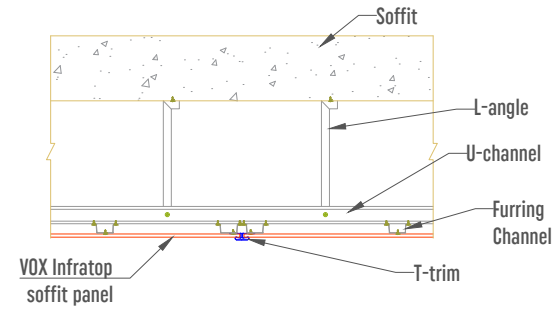

ELEVATION-A

ELEVATION-B

KEY PLAN :

GENERAL NOTE :

- 1) Please store the Infratop ceiling and Fronto facade panels and accessories in shaded & covered areas and not exposure to direct sunlight before installation.
- 2) Incorrect usage or installation of these panels leads to damage.
- 3) Please follow the usage & installation instructions carefully before starting of work.
- 4) We take no responsibility for any damage that is caused due to incorrect usage or installation, or not following the brand guidelines and instructions.
- 5) No such claims shall be eligible for returns or refunds, in this case.
- 6) Structure may vary depending on actual site condition.
- 7) MEP works and other services shall not be in VOX scope of works.