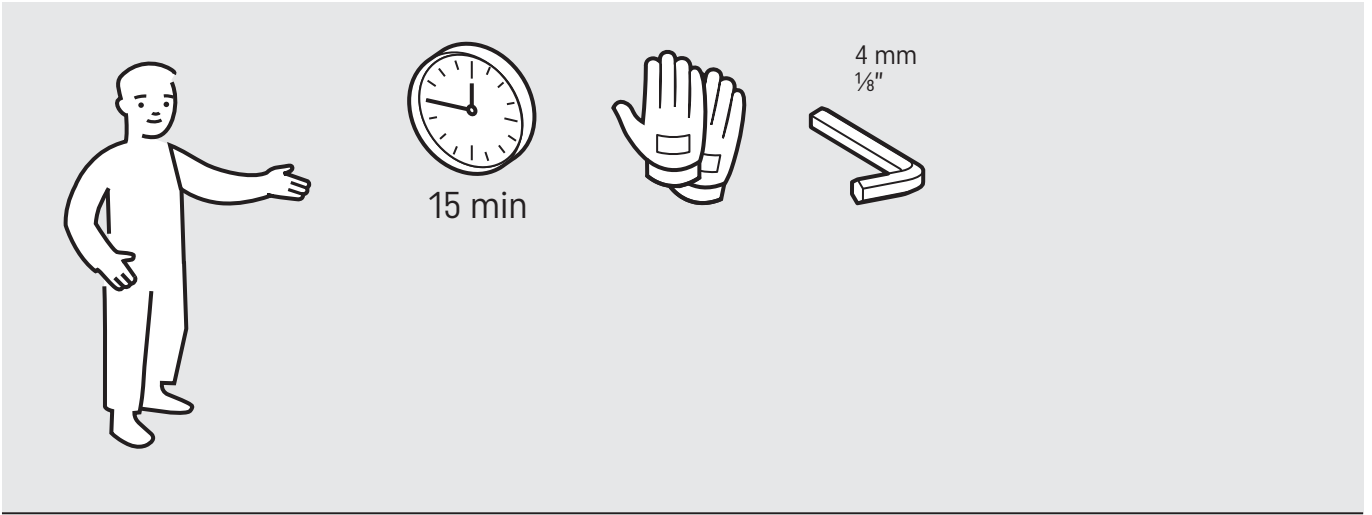

RELI

VOX

4022831_001

100x17x20 cm
39 1/4x6 3/4x7 3/4"

PL • vox.pl
EU • voxfurniture.com
US • voelkelcorp.com

1

2

3