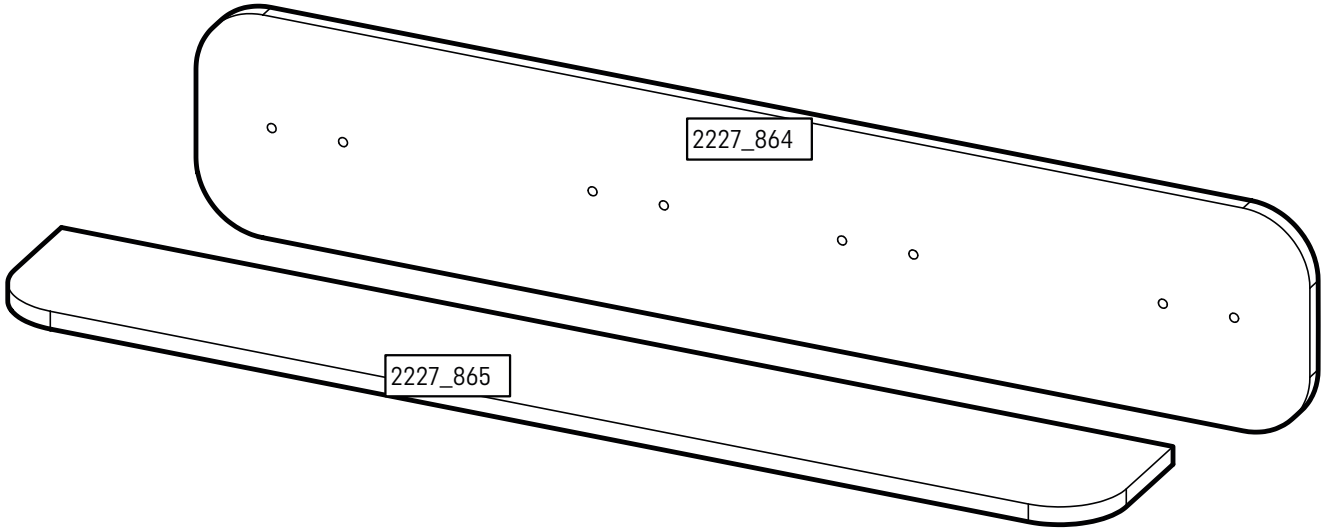

RELI

VOX

4022831_001

100x17x20 cm
39 1/4x6 3/4x7 3/4"

PL • vox.pl
EU • voxfurniture.com
US • voelkelcorp.com

1

2

3