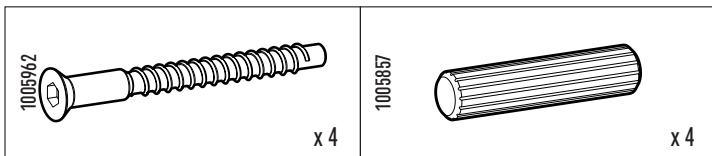

RELI

VOX

4022831_001

100x17x20 cm
39 1/4x6 3/4x7 3/4"

PL • vox.pl
EU • voxfurniture.com
US • voelkelcorp.com

1

2

3